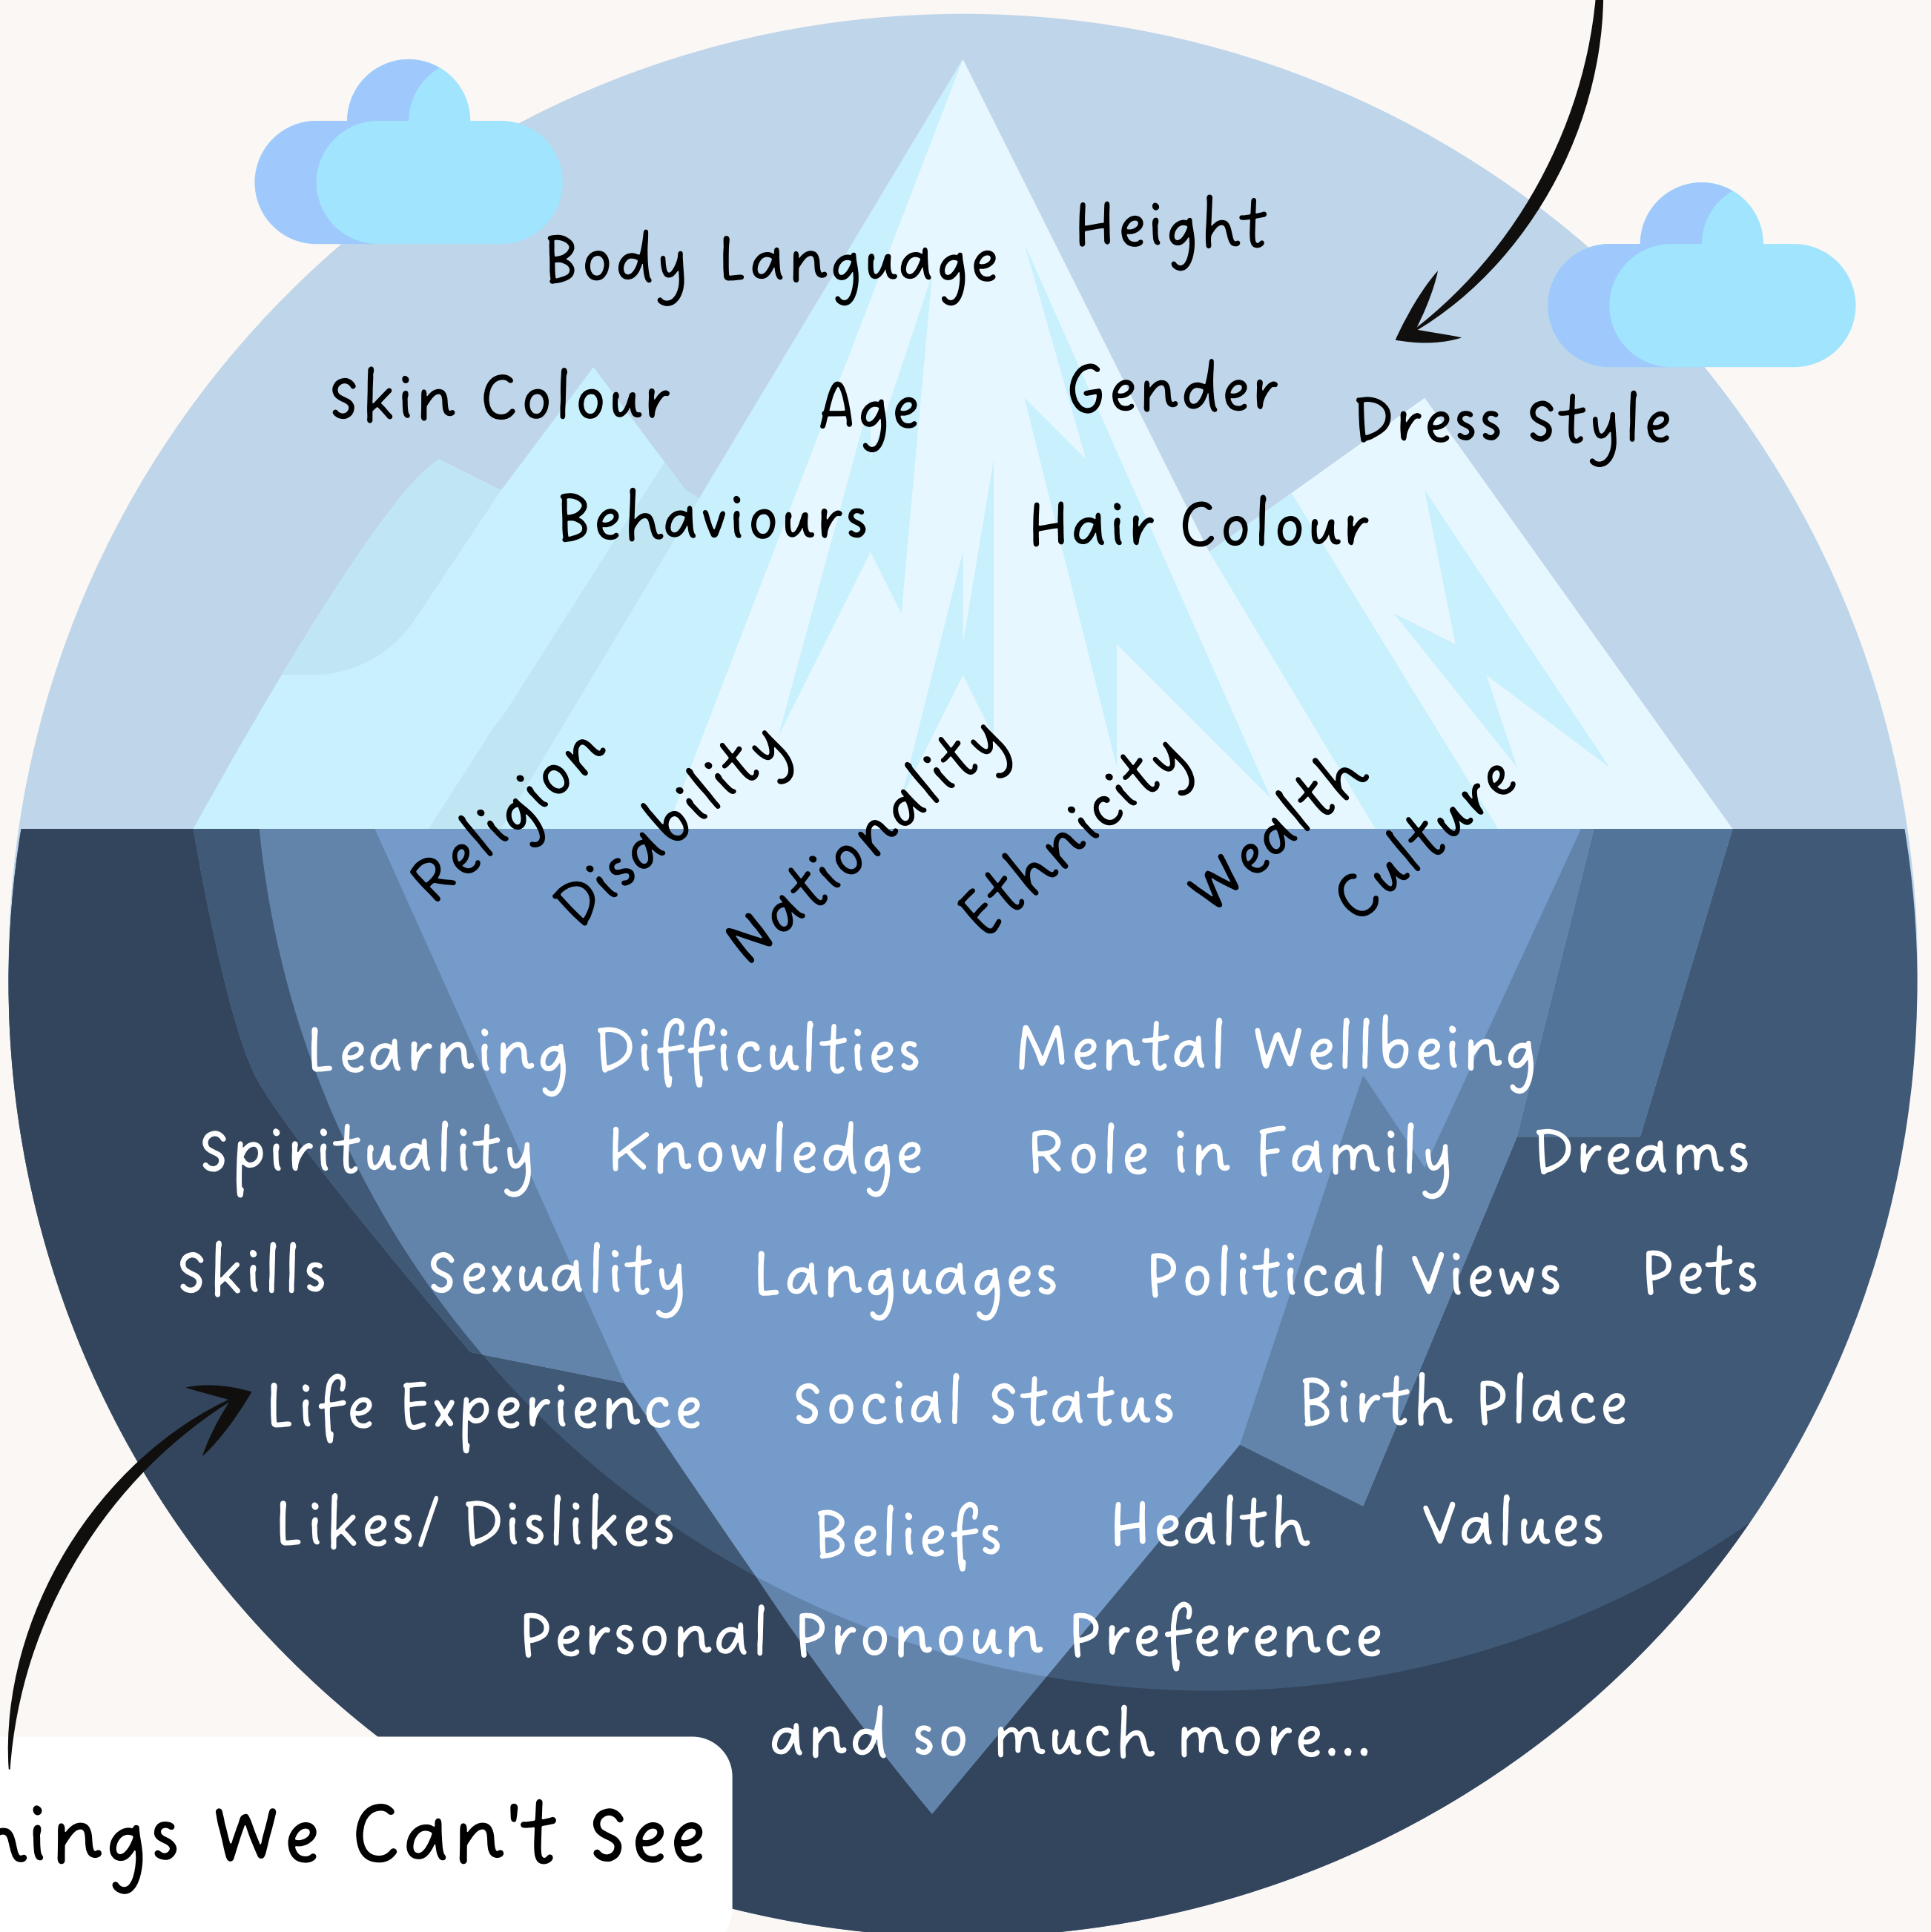

Serenity

Psychological Support Services

Things We Can See

Things We Can't See

GET MORE
GREAT FREE
RESOURCES

The Identity Iceberg

This model shows us how there are 'seen' and 'hidden' parts of a persons identity. the top of the iceberg is above the water, which refers to the parts of a persons identity that you can see. On the water line, there are parts of a persons identity that you can only assume are true. However, under the water there is a massive part of the iceberg that you cant see.